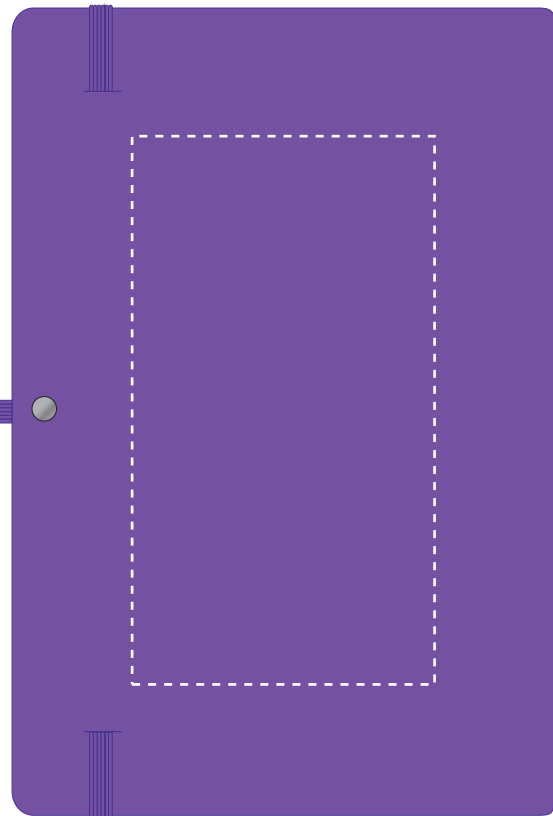

We stock this item in the following colours

PANTONE REFERENCE(S)

● Debossing / Foil Blocking

Product Image for visualisation - colours may vary

ARTWORK SCALE 50%

- CENTRED TO PRINT AREA
- CENTRED TO NOTEBOOK

ARTWORK SCALE 50%

- CENTRED TO PRINT AREA
- CENTRED TO NOTEBOOK

The dashed line is to demonstrate print area and will not appear on your printed item

PLEASE NOTE:

- All colours including print and product are for visual purposes only and should not be regarded as the actual colour of the product and print.
- Some products may vary from batch to batch and may differ from previous orders.
- The colour and texture of a product can also have an effect on the final print colour.
- By approving this order we accept that you understand these terms.

To proceed, please approve visual via the online system.

ARTWORK SCALE 100%
Max print area: 145mm x 80mm

ARTWORK SCALE 100%
Max print area: 145mm x 80mm